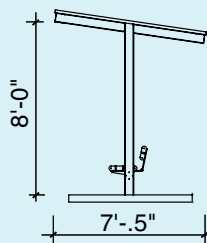

SMK- CL, SMOKSTAK

SMK-CO, SMOKSTAK

DUG, DUGOUT WITH BURIED FIXED BASE, LITTLETON, CO

TRI - X, HOLLAND, MI, AVAILABLE IN 16' AND 20' DIAMETERS

DUG - (CC or OC) 12'
 DUG - (CC or OC) 16'
 DUG - (CC or OC) 20'

DUG - CC

DUG - OC

PERSPECTIVE VIEW

POLIGON offers two Dugout shelter models, center column (DUG-CC) and offset column (DUG-OC). They are available as modular units. Integrated bench

seating, with or without back rests, is an option on both models, and is available in all three lengths. Benches are made of Durawood, a recycled engineered plastic lumber.