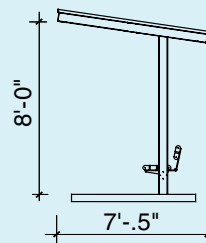

SMK- CL, SMOKSTAK

SMK-CO, SMOKSTAK

DUG, DUGOUT WITH BURIED FIXED BASE, LITTLETON, CO

TRI - X, HOLLAND, MI, AVAILABLE IN 16' AND 20' DIAMETERS

DUG - (CC or OC) 12'
 DUG - (CC or OC) 16'
 DUG - (CC or OC) 20'

DUG - CC

DUG - OC

PERSPECTIVE VIEW

POLIGON offers two Dugout shelter models, center column (DUG-CC) and offset column (DUG-OC). They are available as modular units. Integrated bench

seating, with or without back rests, is an option on both models, and is available in all three lengths. Benches are made of Durawood, a recycled engineered plastic lumber.