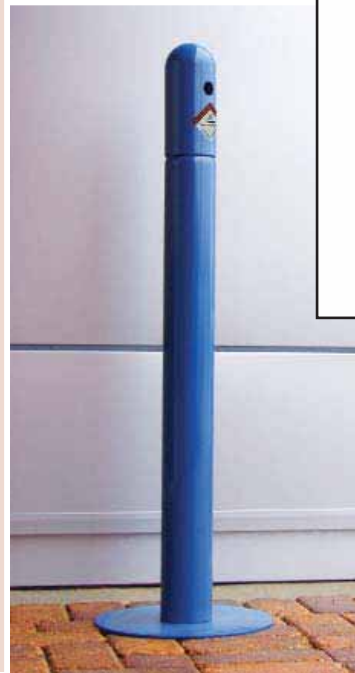

SMK- CL, SMOKSTAK

SMK-CO, SMOKSTAK

DUG, DUGOUT WITH BURIED FIXED BASE, LITTLETON, CO

TRI - X, HOLLAND, MI, AVAILABLE IN 16' AND 20' DIAMETERS

DUG - (CC or OC) 12'
 DUG - (CC or OC) 16'
 DUG - (CC or OC) 20'

DUG - CC

DUG - OC

PERSPECTIVE VIEW

POLIGON offers two Dugout shelter models, center column (DUG-CC) and offset column (DUG-OC). They are available as modular units. Integrated bench

seating, with or without back rests, is an option on both models, and is available in all three lengths. Benches are made of Durawood, a recycled engineered plastic lumber.

SmokStak, Dugout, & Tri-X

BEN-I, INTEGRATED BENCH

BEN-F, FREESTANDING BENCH

BEN-FB, FREESTANDING, BACKLESS BENCH

BEN-P, POST-MOUNTED BENCH

Benches

Benches are now available in four styles; the integrated bench that is made to fit between the columns of a POLIGON shelter, a freestanding bench, a post-mounted