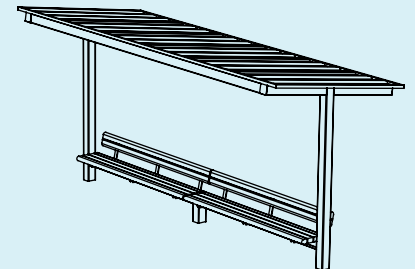

SMK- CL, SMOKSTAK

SMK-CO, SMOKSTAK

DUG, DUGOUT WITH BURIED FIXED BASE, LITTLETON, CO

TRI - X, HOLLAND, MI, AVAILABLE IN 16' AND 20' DIAMETERS

DUG - (CC or OC) 12'
 DUG - (CC or OC) 16'
 DUG - (CC or OC) 20'

DUG - CC

DUG - OC

PERSPECTIVE VIEW

POLIGON offers two Dugout shelter models, center column (DUG-CC) and offset column (DUG-OC). They are available as modular units. Integrated bench

seating, with or without back rests, is an option on both models, and is available in all three lengths. Benches are made of Durawood, a recycled engineered plastic lumber.

SmokStak, Dugout, & Tri-X

BEN-I, INTEGRATED BENCH

BEN-F, FREESTANDING BENCH

BEN-FB, FREESTANDING, BACKLESS BENCH

BEN-P, POST-MOUNTED BENCH

Benches

Benches are now available in four styles; the integrated bench that is made to fit between the columns of a POLIGON shelter, a freestanding bench, a post-mounted

bench, and a freestanding backless bench. They are available in lengths from 4' to 10' in one foot increments. Optional arm rests / sleep guards can be added.