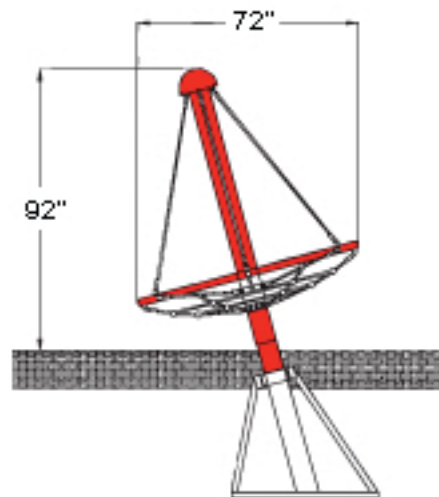

Rotating Dish ERD820D

One of the new members of the Rotating Nets family is a dish shaped like a satellite. Pointing to the sky, the Rotating Dish welcomes children to spin with an up and down effect as if you are traveling on a modern merry-go-round.

Specification:

Best age fit: **2-6**

Capacity: **8**

Height: **92"**

Min. Area Req.: **19' Sq.**

Fall height: **3'**

Movement: **Rotating**

Colors

Cords

Structure

Layout

Safety area

ASTM