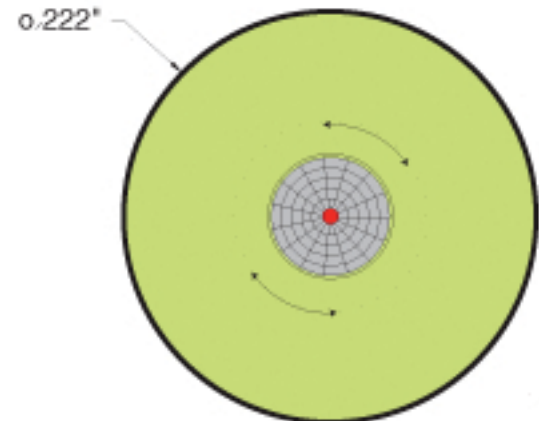

Specification:

Best age fit: **2-6**

Capacity: **8**

Height: **92"**

Min. Area Req.: **19' Sq.**

Fall height: **3'**

Movement: **Rotating**

Colors

Cords

Structure

Layout

Safety area

ASTM